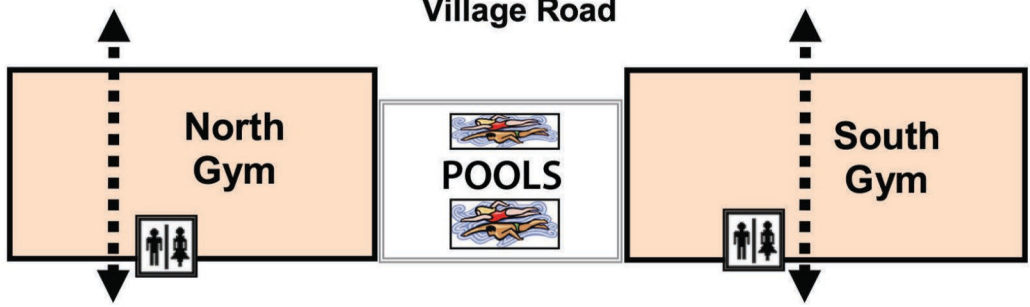

Pierce College Village Map

FACULTY & STAFF PARKING

Room activities are subject to change.

Use this link for the most up-to-date map

PATH OF TRAVEL

PATH OF TRAVEL

Avenue of Champions

PATH OF TRAVEL

PATH OF TRAVEL

SHERIFF'S STATION

Village Room Numbers and Activity

Room	Activity	Room	Activity	Room	Activity	Room	Activity
8000	Vacant	8200	Pierce Extension/Comm. Services	8300	Swing Space	8400	Classroom
8100	Vacant	8201-8202	Classrooms, Extension	8310A	ENCORE	8401	Classroom
8101-8102	Classrooms	8203	Media Arts Photo Studio	8310B	Conference Room	8402	Classroom
8103-8104	Electronics Lab/Classrooms	8204	Classroom	8320-8321	Classrooms	8405	Classroom
8109	Electronics Lab/Classrooms	8210	Media Arts Lab	8330	Classroom	8406	Classroom
8110	Electronics Faculty Office	8211	Media Arts Roundup Newsroom	8340	Faculty Offices	8407	Classroom
8111-8112	Classrooms	8212	Media Arts KPCRadio	8341	Classroom	8408	Classroom
8113	Faculty Offices	8213	Media Arts Faculty Offices	8342	Classroom	8410	Classroom
Fall 2022		Restrooms		8343	Classroom		
				8344	Classroom		
				8345	Classroom		
				8346	Faculty Offices		