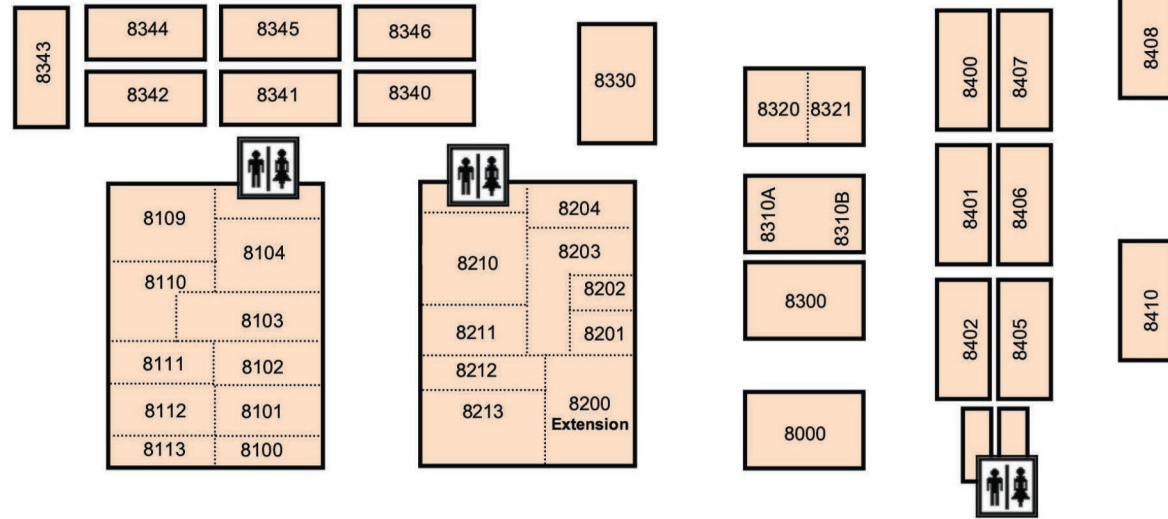

Pierce College Village Map

FACULTY & STAFF PARKING

Room activities are subject to change.

Use this link for the most up-to-date map

PATH OF TRAVEL

PATH OF TRAVEL

Avenue of Champions

PATH OF TRAVEL

PATH OF TRAVEL

SHERIFF'S STATION

Village Room Numbers and Activity

Room	Activity	Room	Activity	Room	Activity	Room	Activity
8000	Vacant	8200	Pierce Extension/Comm. Services	8300	Swing Space	8400	Classroom
8100	Vacant	8201-8202	Classrooms, Extension	8310A	ENCORE	8401	Classroom
8101-8102	Classrooms	8203	Media Arts Photo Studio	8310B	Conference Room	8402	Classroom
8103-8104	Electronics Lab/Classrooms	8204	Classroom	8320-8321	Classrooms	8405	Classroom
8109	Electronics Lab/Classrooms	8210	Media Arts Lab	8330	Classroom	8406	Classroom
8110	Electronics Faculty Office	8211	Media Arts Roundup Newsroom	8340	Faculty Offices	8407	Classroom
8111-8112	Classrooms	8212	Media Arts KPCRadio	8341	Classroom	8408	Classroom
8113	Faculty Offices	8213	Media Arts Faculty Offices	8342	Classroom	8410	Classroom
Fall 2022		Restrooms		8343	Classroom		
				8344	Classroom		
				8345	Classroom		
				8346	Faculty Offices		